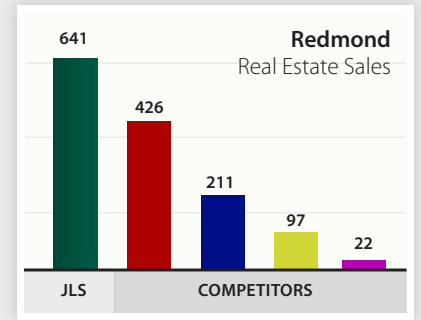

Congratulations

Congratulations to Mona Spencer and her team at John L. Scott Redmond!

Not only are they the top producing John L. Scott office in Washington State, they also have the #1 market share in Redmond. Mona and her team are the best of the best, and we couldn't be prouder.

Beck Real Estate Group
Top 1%

Northwest Dream Team
Top 1%

Rick Smith
Top 1%

Angelina Wallent
Chairman's Circle

Chiu Lung Tang
Chairman's Circle

Dan Tapia
Chairman's Circle

Hamid Ali
Chairman's Circle

Kim Stevenson
Chairman's Circle